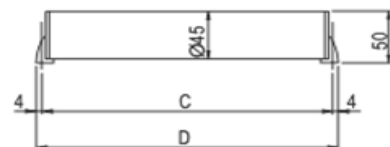

EMINENT MAIN
INDUSTRIAL CO., LTD.

No.122, Yonglong Rd., Dali Dist., Taichung City 41257 Taiwan R.O.C.
Tel:+886-4-24075805 Fax:+886-4-24075806
http:www.eminent.com.tw e-mail:eminentm@ms53.hinet.net