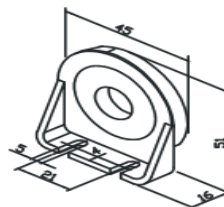

Standard Installation

Standard /L type cover:
Cover with screw holes,
directly to fit on the
machines.