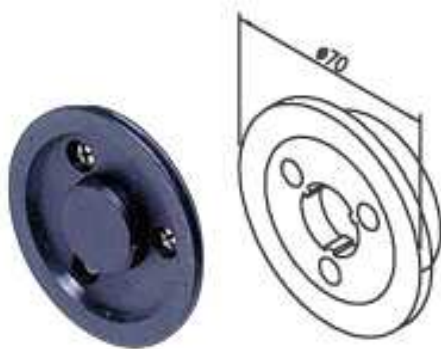

DP Waterproof LED Work Light Dimension

Model No.		Whole length(A) with end cover(A)	Screw Position(C)	Whole length(D) with end cover(B)	Beam angle
DP-624P	DP-6XP	435mm	455mm	465mm	narrow beam
DP-824P	DP-8XP	435mm	455mm	465mm	wide beam
DP-924P	DP-9XP	535mm	555mm	565mm	narrow beam
DP-1624P	DP-16XP	535mm	555mm	565mm	wide beam
DP-1224P	DP-12XP	625mm	645mm	655mm	narrow beam
DP-2224P	DP-22XP	625mm	645mm	655mm	wide beam

end cover A

end cover B(L type)