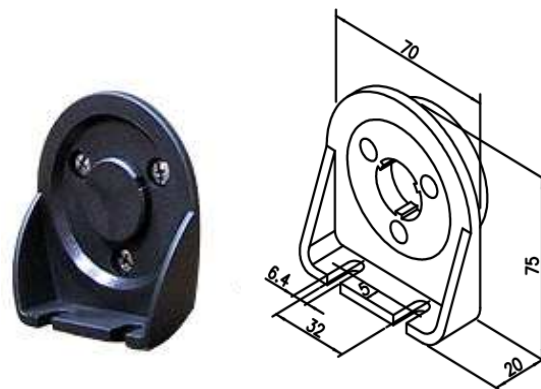

DP Waterproof LED Work Light Dimension

Model No.		Whole length(A) with end cover(A)	Screw Position(C)	Whole length(D) with end cover(B)	Beam angle
DP-624P	DP-6XP	435mm	455mm	465mm	narrow beam
DP-824P	DP-8XP	435mm	455mm	465mm	wide beam
DP-924P	DP-9XP	535mm	555mm	565mm	narrow beam
DP-1624P	DP-16XP	535mm	555mm	565mm	wide beam
DP-1224P	DP-12XP	625mm	645mm	655mm	narrow beam
DP-2224P	DP-22XP	625mm	645mm	655mm	wide beam

end cover A

end cover B(L type)