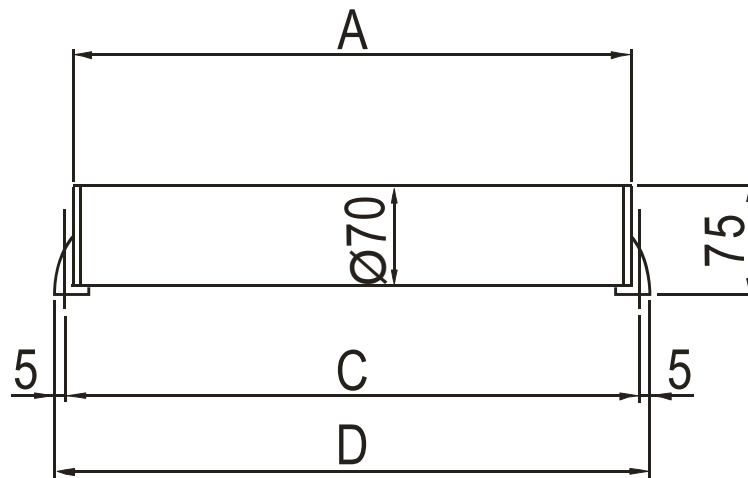

DP Waterproof LED Work Light Dimension

Model No.		Whole length(A) with end cover(A)	Screw Position(C)	Whole length(D) with end cover(B)	Beam angle
DP-624P	DP-6XP	435mm	455mm	465mm	narrow beam
DP-824P	DP-8XP	435mm	455mm	465mm	wide beam
DP-924P	DP-9XP	535mm	555mm	565mm	narrow beam
DP-1624P	DP-16XP	535mm	555mm	565mm	wide beam
DP-1224P	DP-12XP	625mm	645mm	655mm	narrow beam
DP-2224P	DP-22XP	625mm	645mm	655mm	wide beam

end cover A

end cover B(L type)