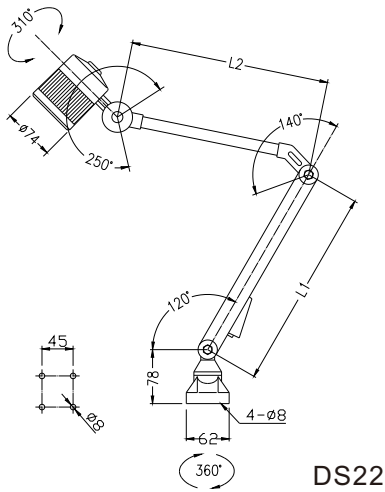

Made
In
Taiwan

Specification

Patent	The structure of work lighting arm joint Invention I 330239
Voltage	12V,24V(AC/DC)/AC100V ~240V/120V/230V
Power	5W
Lamp Base	MR16
Glass material	Tempered glass
Head material	Engineering Plastic
Switch	On/off switch
Bean angle	Approx.25° (38° is on request.)

DSC22T

DSG40

DSG80

DS22

Model

Voltage 12V AC/DC	Voltage 24V AC/DC	Arm length L1*L2(mm)	Voltage 12V AC/DC	Voltage 24V AC/DC	Arm length L1*L2(mm)
Model No.					
DSN-12	DSN-24	—	DS33-12	DS33-24	320*380
DS22-12	DS22-24	200*280	DS35-12	DS35-24	320*490
DS23-12	DS23-24	200*380	DS45-12	DS45-24	420*490

Model

DSC22T

Voltage 12V AC/DC	Voltage 24V AC/DC	Voltage AC100~240V	Voltage 120V	Voltage 230V	Arm length L1*L2(mm)
Model No.					
DSCN-12	DSCN-24	DSCNT-X	DSCNT-1	DSCNT-2	-
DSC10-12	DSC10-24	DSC10T-X	DSC10T-1	DSC10T-2	220
DSC20-12	DSC20-24	DSC20T-X	DSC20T-1	DSC20T-2	280
DSC11-12	DSC11-24	DSC11T-X	DSC11T-1	DSC11T-2	220*220
DSC22-12	DSC22-24	DSC22T-X	DSC22T-1	DSC22T-2	280*280
DSC33-12	DSC33-24	DSC33T-X	DSC33T-1	DSC33T-2	380*380

DSG40

Model

Voltage 12V AC/DC	Voltage 24V AC/DC	Voltage AC100~240V	Voltage 120V	Voltage 230V	Neck length (mm)
Model No.					
DSG28-12	DSG28-24	DSG28T-X	DSG28T-1	DSG28T-2	280
DSG40-12	DSG40-24	DSG40T-X	DSG40T-1	DSG40T-2	465
DSG50-12	DSG50-24	DSG50T-X	DSG50T-1	DSG50T-2	520
DSG60-12	DSG60-24	DSG60T-X	DSG60T-1	DSG60T-2	620
DSG80-12	DSG80-24	DSG80T-X	DSG80T-1	DSG80T-2	800