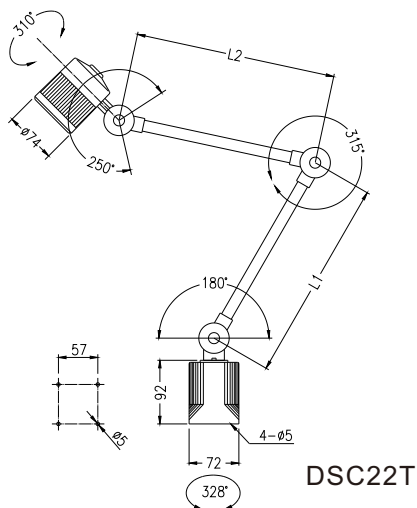

Made
In
Taiwan

Specification

Patent	The structure of work lighting arm joint Invention I 330239
Voltage	12V,24V(AC/DC)/AC100V ~240V/120V/230V
Power	5W
Lamp Base	MR16
Glass material	Tempered glass
Head material	Engineering Plastic
Switch	On/off switch
Bean angle	Approx.25° (38° is on request.)

DSC22T

DSG40

DSG80

DS22

Model

Voltage 12V AC/DC	Voltage 24V AC/DC	Arm length L1*L2(mm)	Voltage 12V AC/DC	Voltage 24V AC/DC	Arm length L1*L2(mm)
Model No.					
DSN-12	DSN-24	—	DS33-12	DS33-24	320*380
DS22-12	DS22-24	200*280	DS35-12	DS35-24	320*490
DS23-12	DS23-24	200*380	DS45-12	DS45-24	420*490

Model

DSC22T

Voltage 12V AC/DC	Voltage 24V AC/DC	Voltage AC100~240V	Voltage 120V	Voltage 230V	Arm length L1*L2(mm)
Model No.					
DSCN-12	DSCN-24	DSCNT-X	DSCNT-1	DSCNT-2	-
DSC10-12	DSC10-24	DSC10T-X	DSC10T-1	DSC10T-2	220
DSC20-12	DSC20-24	DSC20T-X	DSC20T-1	DSC20T-2	280
DSC11-12	DSC11-24	DSC11T-X	DSC11T-1	DSC11T-2	220*220
DSC22-12	DSC22-24	DSC22T-X	DSC22T-1	DSC22T-2	280*280
DSC33-12	DSC33-24	DSC33T-X	DSC33T-1	DSC33T-2	380*380

DSG40

Model

Voltage 12V AC/DC	Voltage 24V AC/DC	Voltage AC100~240V	Voltage 120V	Voltage 230V	Neck length (mm)
Model No.					
DSG28-12	DSG28-24	DSG28T-X	DSG28T-1	DSG28T-2	280
DSG40-12	DSG40-24	DSG40T-X	DSG40T-1	DSG40T-2	465
DSG50-12	DSG50-24	DSG50T-X	DSG50T-1	DSG50T-2	520
DSG60-12	DSG60-24	DSG60T-X	DSG60T-1	DSG60T-2	620
DSG80-12	DSG80-24	DSG80T-X	DSG80T-1	DSG80T-2	800