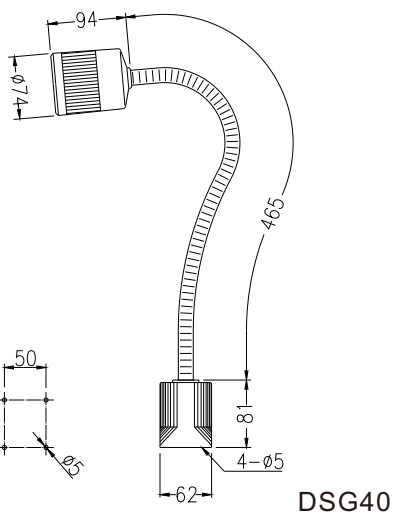

Made
In
Taiwan

Specification

Patent	The structure of work lighting arm joint Invention I 330239
Voltage	12V,24V(AC/DC)/AC100V ~240V/120V/230V
Power	5W
Lamp Base	MR16
Glass material	Tempered glass
Head material	Engineering Plastic
Switch	On/off switch
Bean angle	Approx.25° (38° is on request.)

DSC22T

DSG40

DSG80

DS22

Model

Voltage 12V AC/DC	Voltage 24V AC/DC	Arm length L1*L2(mm)	Voltage 12V AC/DC	Voltage 24V AC/DC	Arm length L1*L2(mm)
Model No.					
DSN-12	DSN-24	—	DS33-12	DS33-24	320*380
DS22-12	DS22-24	200*280	DS35-12	DS35-24	320*490
DS23-12	DS23-24	200*380	DS45-12	DS45-24	420*490

Model

DSC22T

Voltage 12V AC/DC	Voltage 24V AC/DC	Voltage AC100~240V	Voltage 120V	Voltage 230V	Arm length L1*L2(mm)
Model No.					
DSCN-12	DSCN-24	DSCNT-X	DSCNT-1	DSCNT-2	-
DSC10-12	DSC10-24	DSC10T-X	DSC10T-1	DSC10T-2	220
DSC20-12	DSC20-24	DSC20T-X	DSC20T-1	DSC20T-2	280
DSC11-12	DSC11-24	DSC11T-X	DSC11T-1	DSC11T-2	220*220
DSC22-12	DSC22-24	DSC22T-X	DSC22T-1	DSC22T-2	280*280
DSC33-12	DSC33-24	DSC33T-X	DSC33T-1	DSC33T-2	380*380

DSG40

Model

Voltage 12V AC/DC	Voltage 24V AC/DC	Voltage AC100~240V	Voltage 120V	Voltage 230V	Neck length (mm)
Model No.					
DSG28-12	DSG28-24	DSG28T-X	DSG28T-1	DSG28T-2	280
DSG40-12	DSG40-24	DSG40T-X	DSG40T-1	DSG40T-2	465
DSG50-12	DSG50-24	DSG50T-X	DSG50T-1	DSG50T-2	520
DSG60-12	DSG60-24	DSG60T-X	DSG60T-1	DSG60T-2	620
DSG80-12	DSG80-24	DSG80T-X	DSG80T-1	DSG80T-2	800