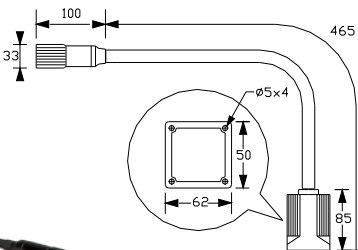

HD Compact Waterproof LED Spot

Made In Taiwan

Patent
New Type M327956
New Type M462827

Features

- ◆ Water, oil and dust-tight according to IP67.
- ◆ With a single, high output LED, the HD series can send the intensity light-beam which is concentrated.
- ◆ The HD series are designed with robust, corrosion-resisting, and anodized aluminum small housing and the dia. of 16mm flexible strengthen metal hose for spot lighting on smaller areas or confined spaces.
- ◆ Suitable for tool machine industry especially in high-accuracy & microscopic (such as medication, food, semiconductor and laser, carving and water knives) that all kinds of machinery equipment lighting.
- ◆ Detachable head version:
 - With powerful magnet on the lamp head preventing the detachable head from falling by insufficient suction magnet.
 - 60 cm coil cord suits for removal and reattachment of the light head for hand-held flexible operation.

Specification

	Voltage			Gooseneck (mm)
	12V AC/DC	24V AC/DC	AC 100V-240V	
Short Lamp Head $\phi 29 \times 55$ mm				
HDSN-12	HDSN-24	HDSN-X	-	-
HDS40T-12	HDS40T-24	HDS40T-X	-	465mm
HDS50T-12	HDS50T-24	HDS50T-X	-	520mm
HDS60T-12	HDS60T-24	HDS60T-X	-	620mm
HDS80T-12	HDS80T-24	HDS80T-X	-	800mm
Long Lamp Head $\phi 33 \times 100$ mm				Detachable Head
HDLN-12	HDLN-24	HDLN-X	-	-
HDL40T-12	HDL40T-24	HDL40T-X	HDL40S-X	465mm
HDL50T-12	HDL50T-24	HDL50T-X	HDL50S-X	520mm
HDL60T-12	HDL60T-24	HDL60T-X	HDL60S-X	620mm
HDL80T-12	HDL80T-24	HDL80T-X	HDL80S-X	800mm

Patent M327956 & M462827 New Type

Voltage 12V, 24V AC/DC; AC100~240V

Power 3W

Current 700mA

Arm Metal hose

Protection IP67

HDL60S-X

HDL80T